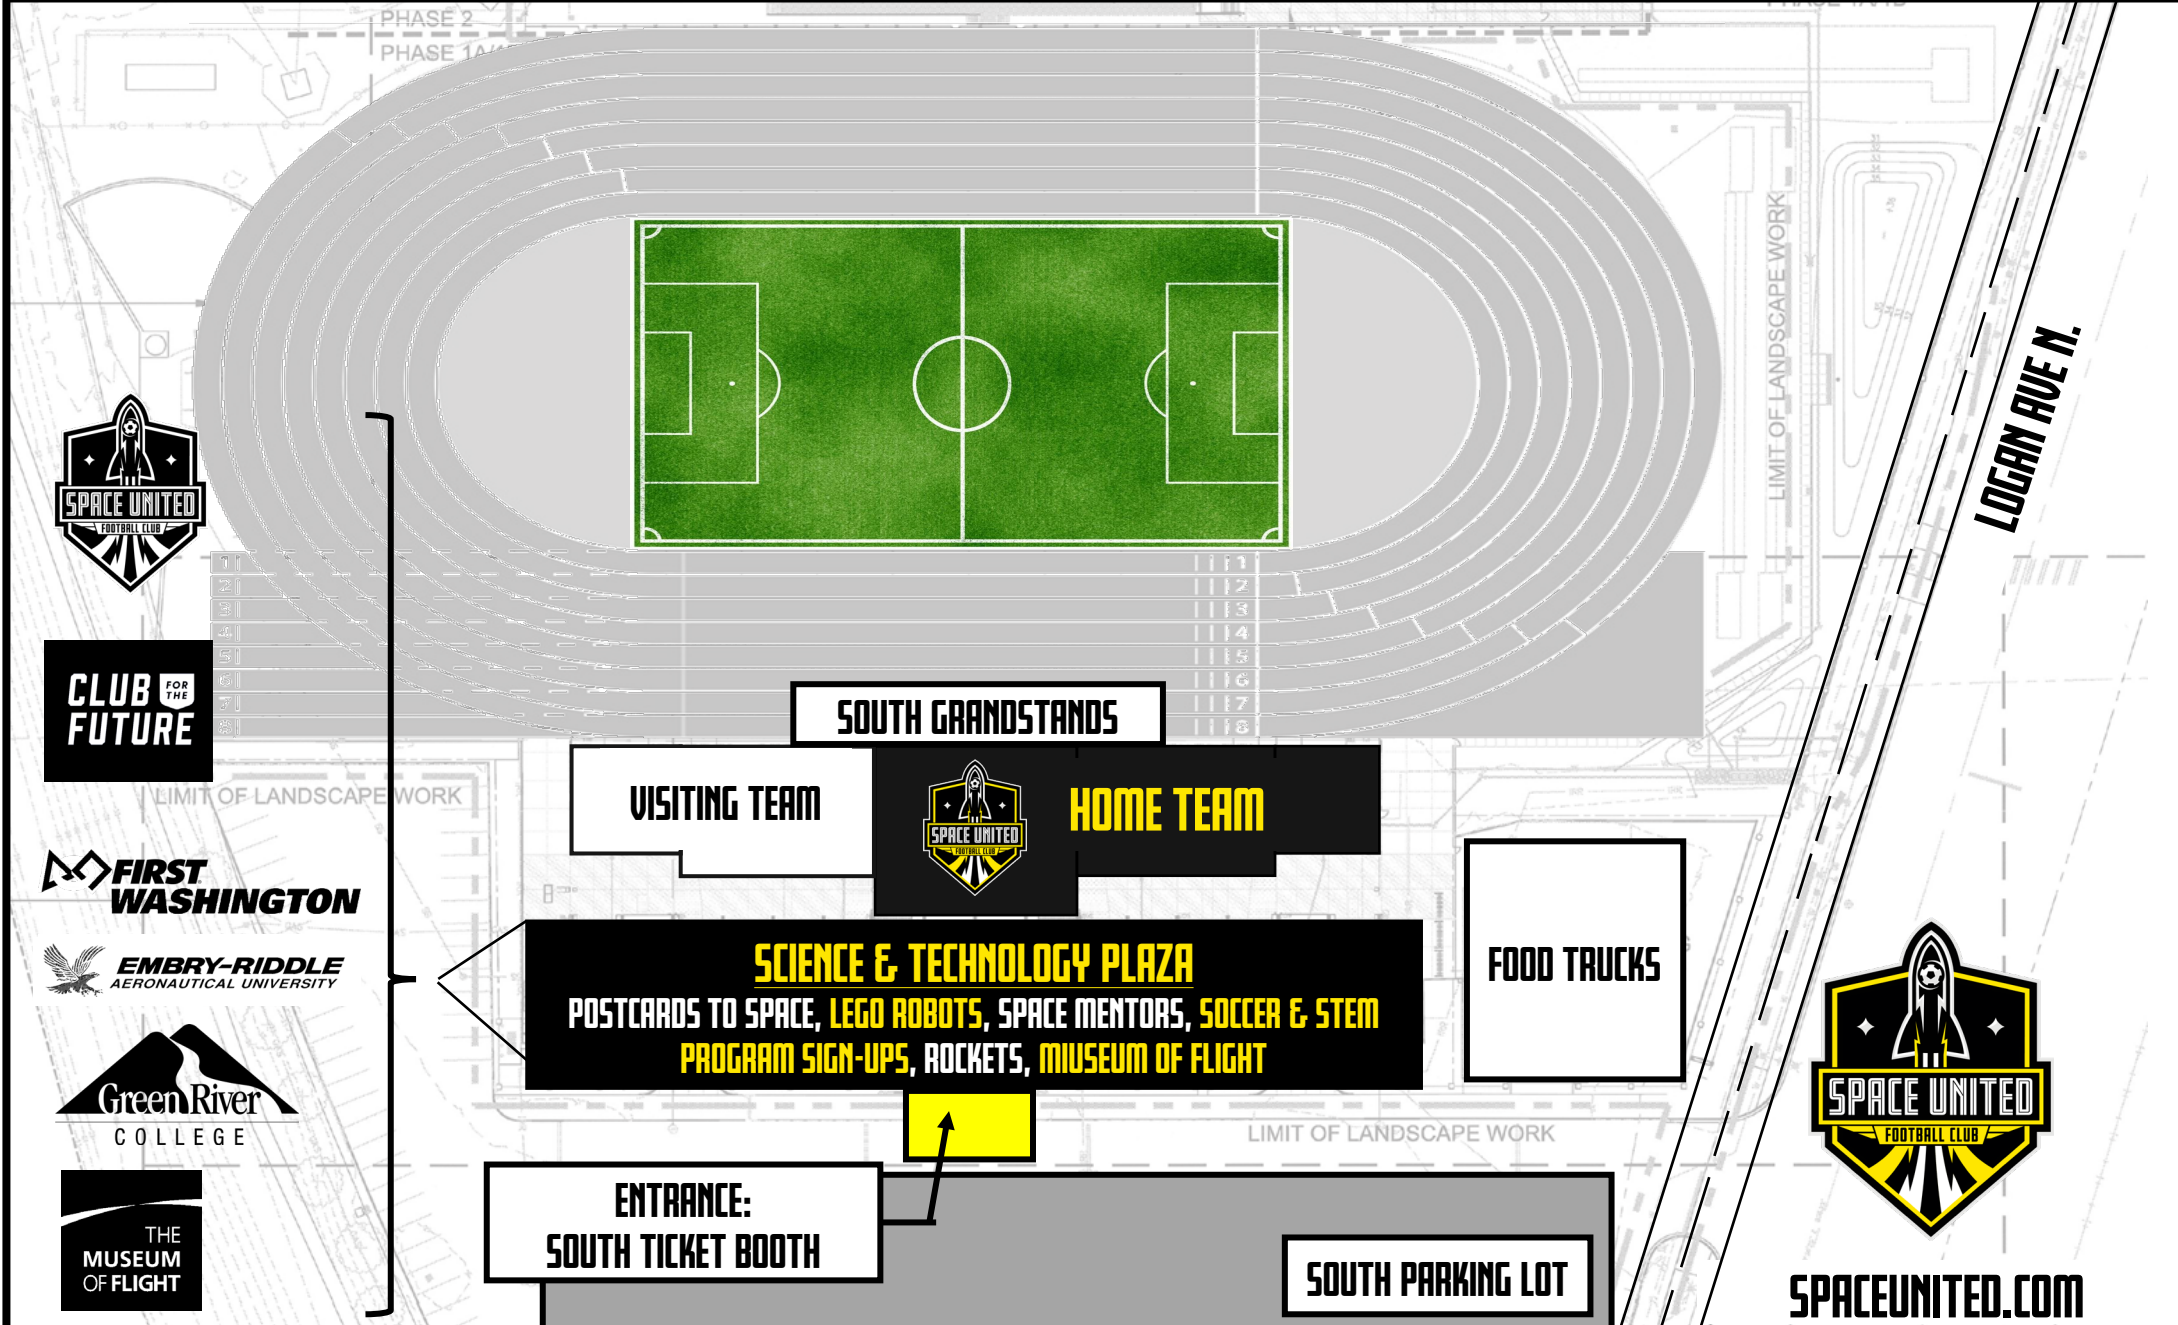

# RENTON MEMORIAL STADIUM

**CLUB FOR THE FUTURE**

**FIRST WASHINGTON**

**EMBRY-RIDDLE AERONAUTICAL UNIVERSITY**

**Green River COLLEGE**

**THE MUSEUM OF FLIGHT**

**SOUTH GRANDSTANDS**

**VISITING TEAM**

**HOME TEAM**

**SCIENCE & TECHNOLOGY PLAZA**  
POSTCARDS TO SPACE, LEGO ROBOTS, SPACE MENTORS, SOCCER & STEM PROGRAM SIGN-UPS, ROCKETS, MUSEUM OF FLIGHT

**FOOD TRUCKS**

**ENTRANCE: SOUTH TICKET BOOTH**

**SOUTH PARKING LOT**

LOADING/UNLOADING ZONE

406  
405  
Renton Memorial Stadium

VIP PARKING

FIRST WA ROBOTICS

SPACE UNITED & CFF

EMBRY-RIDDLE AU

GREEN RIVER COLLEGE

MUSEUM OF FLIGHT

CULTURES UNITED FC

LOADING/UNLOADING ZONE